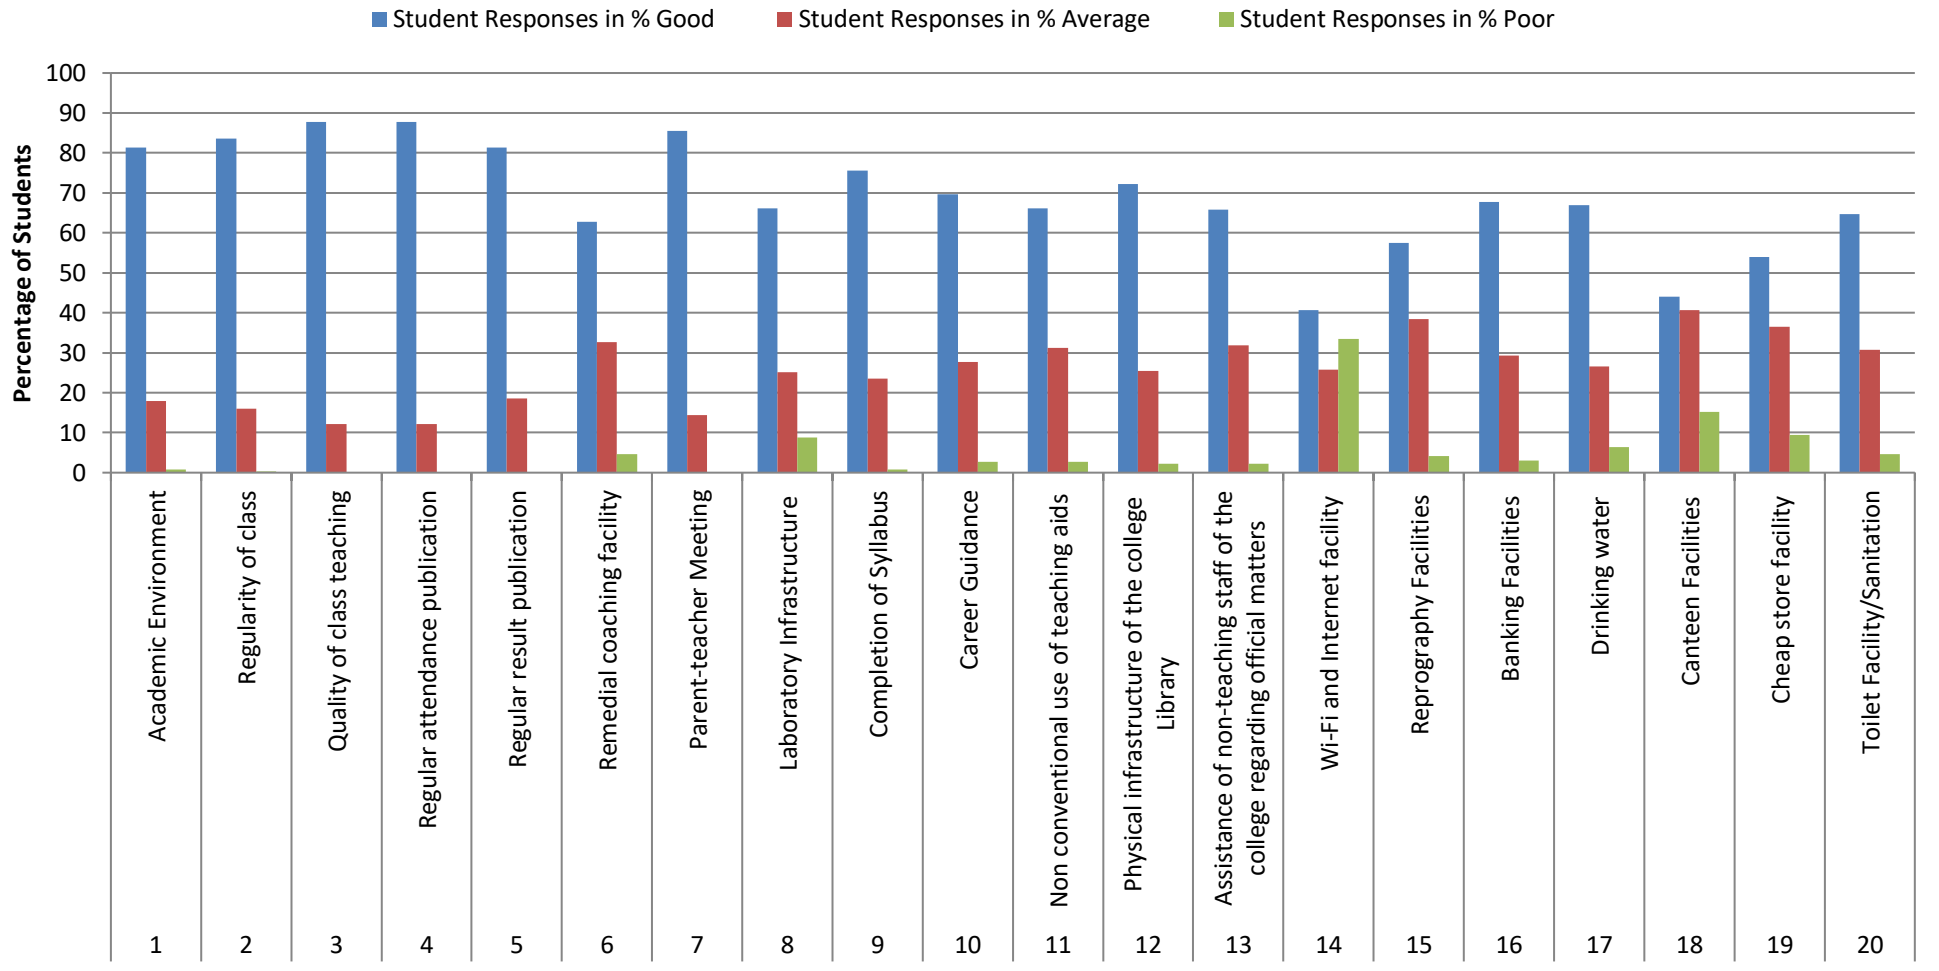

Sammilani Mahavidyalaya

Baghajatin, Kolkata-94, West Bengal

Student Satisfaction Survey: 2018-19

Serial No.	SSS Questions	Student Responses in %		
		Good	Average	Poor
1.	Academic Environment	81.36	17.87	0.76
2.	Regularity of class	83.65	15.96	0.38
3.	Quality of class teaching	87.83	12.16	0.0
4.	Regular attendance publication	87.83	12.16	0.0
5.	Regular result publication	81.36	18.63	0.0
6.	Remedial coaching facility	62.73	32.69	4.56
7.	Parent-teacher Meeting	85.51	14.44	0.0
8.	Laboratory Infrastructure	66.15	25.09	8.74
9.	Completion of Syllabus	75.66	23.57	0.76
10.	Career Guidance	69.58	27.75	2.66
11.	Non conventional use of teaching aids	66.15	31.17	2.66
12.	Physical infrastructure of the college Library	72.24	25.47	2.28
13.	Assistance of non-teaching staff of the college regarding official matters	65.77	31.93	2.28
14.	Wi-Fi and Internet facility	40.68	25.85	33.46
15.	Reprography Facilities	57.41	38.40	4.18
16.	Banking Facilities	67.68	29.27	3.04
17.	Drinking water	66.92	26.61	6.46
18.	Canteen Facilities	44.10	40.68	15.20
19.	Cheap store facility	53.99	36.50	9.50
20.	Toilet Facility/Sanitation	64.63	30.79	4.56

Sammilani Mahavidyalaya, Baghajatin, Kolkata-94, West Bengal Student Satisfaction Survey: 2018-19

Paramita Dasgupta
IQAC
Sammilani Mahavidyalaya
M. Bypass, Baghajati

S. Palchoudhury
12.12.19
Principal
Sammilani Mahavidyalaya
E.M. Bypass, Baghajatin
Kolkata-700094